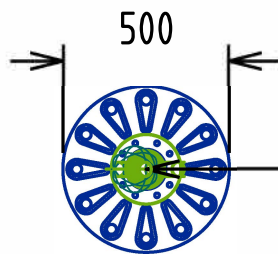

4500

2250

Spinna

Max Fall Height: 2000mm

Max Equipment Height: 1400mm

Equipment Size: 500mm Diameter

Min Fall Zone: 15.9m.sq