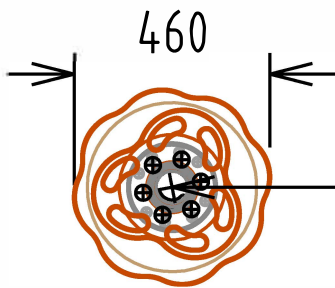

3470

1735

Twirler

FORPARK
A U S T R A L I A

Max Fall Height: 1000mm

Max Equipment Height: 1255mm

Equipment Size: 470mm Diameter

Min Fall Zone: 9.5m.sq