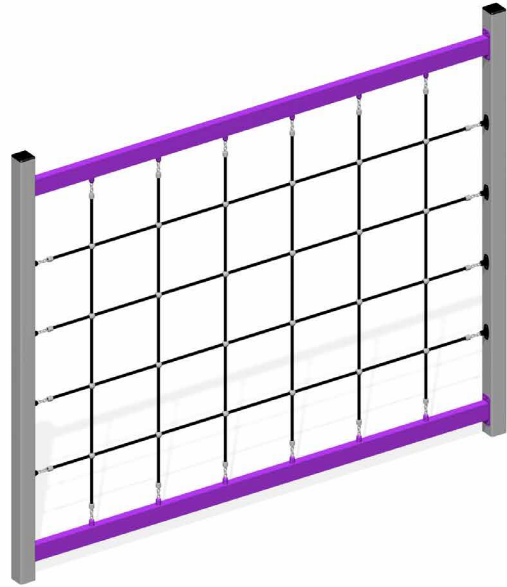

Ninja Vertical Climbing Wall Double

Using a combination of hands and feet traverse from one side of the net to the other.

SPECIFICATIONS

Age Range: 10+
Max Fall Height: 2450mm
Minimum Fall Zone: 27.6m ²
Equipment Size: 3200 x 100mm
Max Equipment Height: 2610mm
Play spaces: Parks, schools, commercial

MATERIALS

COLOURS	Frame/Upright: Standard powder coat range Rope: Standard rope range
MATERIAL SPECS	Frame: Steel & stainless steel Uprights: Aluminium Fasteners: Steel & stainless steel Rope: Steel core nylon thread Powder Coating: 80-120 μ