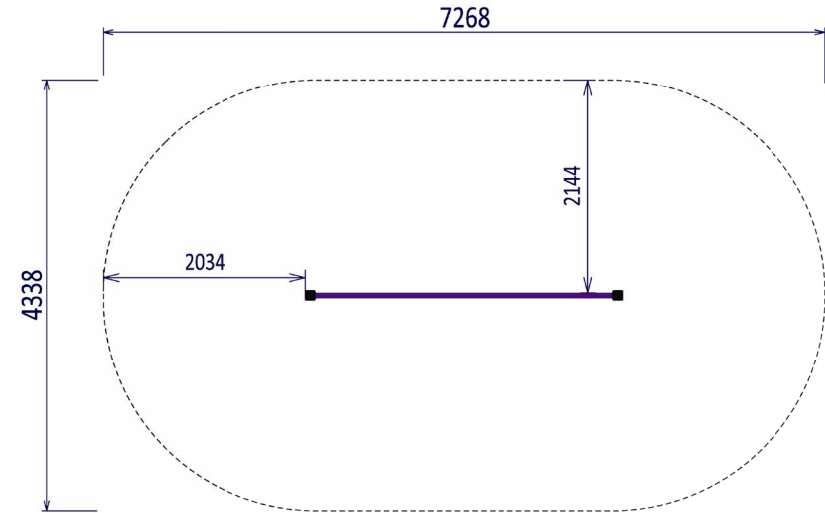

Ninja Vertical Climbing Wall Double

Using a combination of hands and feet traverse from one side of the net to the other.

SPECIFICATIONS

Age Range: 10+
Max Fall Height: 2450mm
Minimum Fall Zone: 27.6m ²
Equipment Size: 3200 x 100mm
Max Equipment Height: 2610mm
Play spaces: Parks, schools, commercial

MATERIALS

COLOURS	Frame/Upright: Standard powder coat range Rope: Standard rope range
MATERIAL SPECS	Frame: Steel & stainless steel Uprights: Aluminium Fasteners: Steel & stainless steel Rope: Steel core nylon thread Powder Coating: 80-120 μ