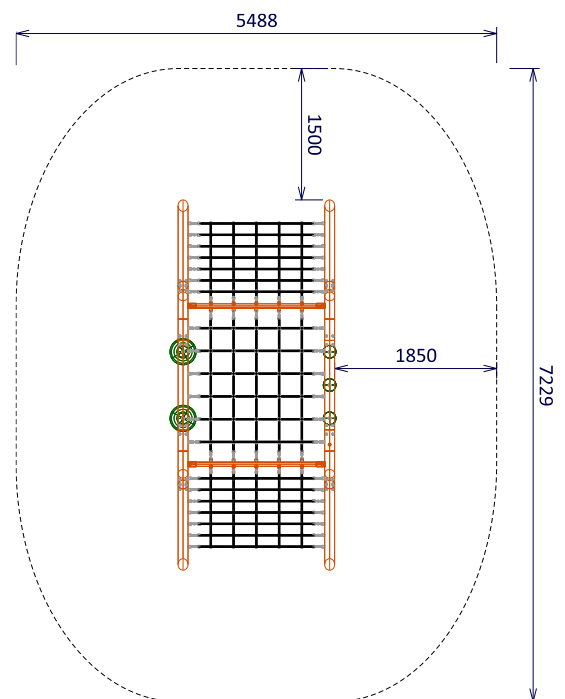

STANDARDS

Complies with relevant Australian Standards including: AS 4685:2021 (P1-6) | AS 4685.0:2017 | AS 4422:2016

*All information is commercial in confidence and is the property of The Play Collective. For details regarding Australian standards, warranties, insurances, QA and installation, please contact your local office. All information is correct as at Novemeber 2022.