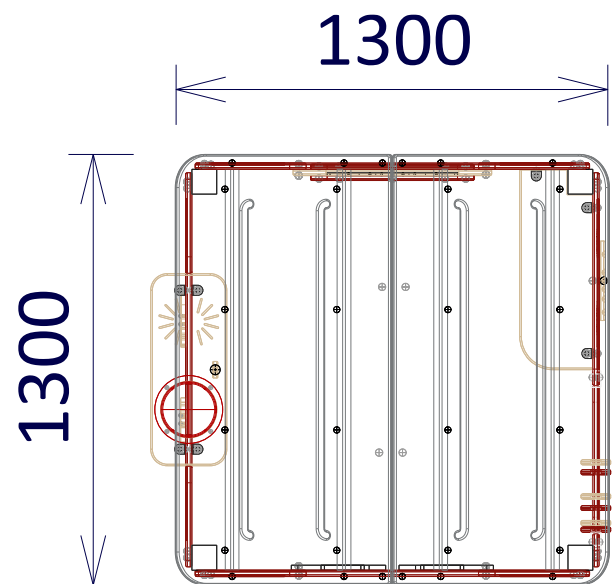

Specifications

Product code: FS177
Age range: 0-5 Years
Equipment size: 1300mm x 1300mm
Max equipment height: 1630mm
Play spaces: Parks, schools, commercial

Materials

COLOURS	Uprights and steel components: Standard powder coat - White 41 Plastic: Standard HDPE plastic - Light blue, Off white Acrylic: Blue Rubber: Black
MATERIAL SPECS	Frame: Aluminium Steel components: Stainless steel Powder coating: 80-120u Plastic: Standard HDPE & acrylic Rubber: Conveyor belt